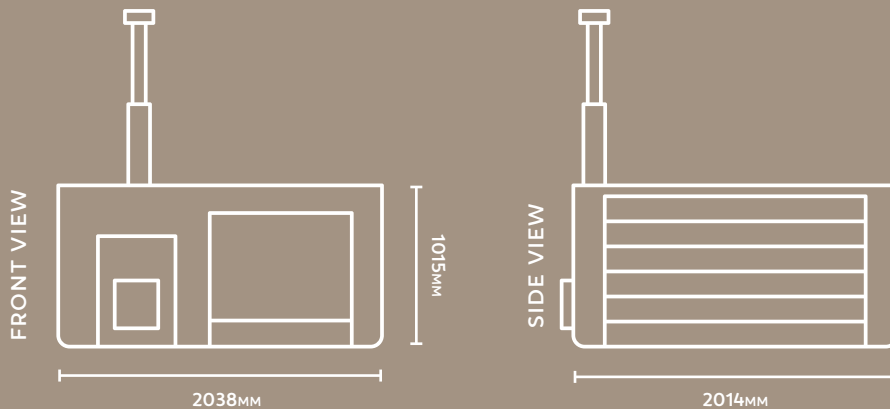

Chris Galley, Founder of Tubmarine

SPECIFICATION

Tubmarine wood fired hot tubs are built using eco-friendly, high specification parts and materials:

TUBMARINE DIMENSIONS:

Overall height
(excluding chimney): 1015mm
Overall width: 2038mm
Overall depth: 2014mm