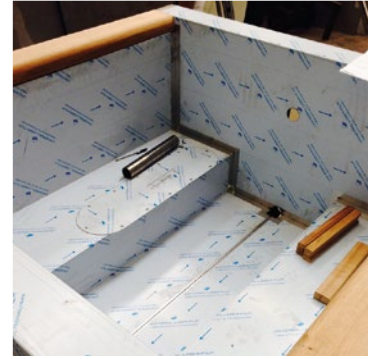

THE DESIGN
JOURNEY
2013 - 2020