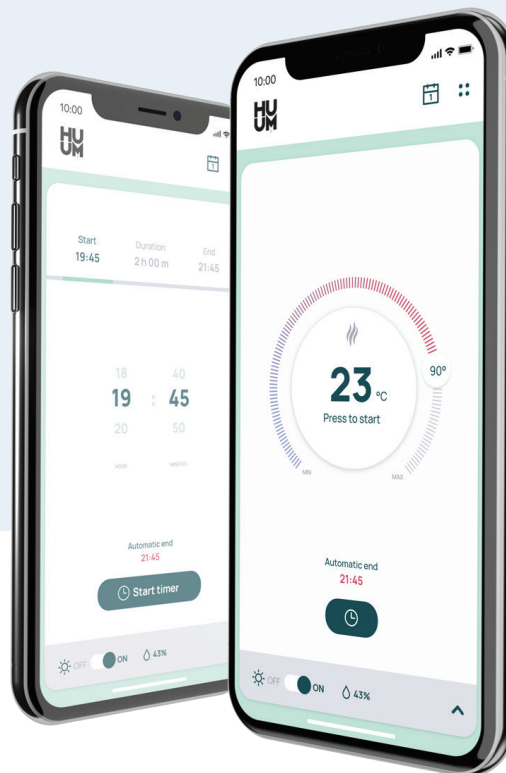

UKU control panel

reddot winner 2021

HUUM mobile app

HIVE HIVE Mini

UKU control system is a modern way to heat a sauna. The sauna can be controlled from a stylish sauna controller on the wall or, in the case of the WiFi or GSM model, even from a smartphone. It is possible to connect sauna lighting/ventilation and steamer to UKU and control them from the remote control. UKU ensures you a comfortable and safe sauna experience.

- ◆ timer
- ◆ child safety lock
- ◆ door sensor
- ◆ for heaters up to 18 kW
- ◆ controllers of different colours and styles
- ◆ the control system can be used with electric heaters from different manufacturers

Control system options:

WiFi

GSM

Local

UKU WiFi - Manual and mobile application use. Needs WiFi network

UKU GSM - Manual and mobile application use. Needs 2G network

UKU Local - Manual use only

You can conveniently heat the sauna with **HUUM mobile application**, regardless of your location. Whether you're finishing a long day at work or planning to go for a run - a couple of clicks on your mobile phone is all it takes to have a hot sauna waiting for you when you get home.