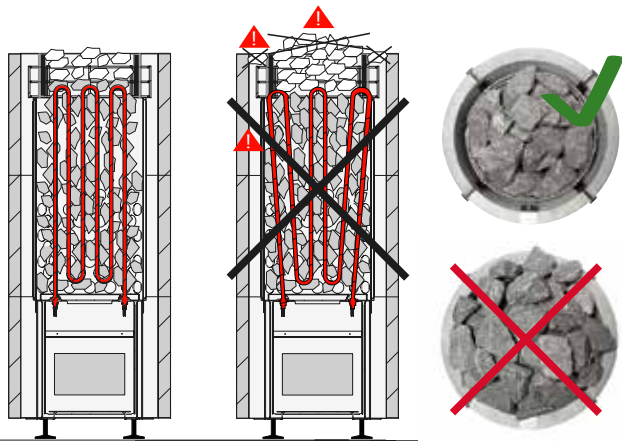

DATA LIST.  
Electric heater PYYRY  
For more information see manual

HEATER	POWER (kW)	SAUNA m <sup>3</sup>	FUSE SIZE	CONNECTION CABLE H07RN-F/60245
Pyry	4,5	3-6	(3X10A)	5 x 1,5
Pyry	6,8	5-9	(3X10A)	5 x 1,5
Pyry	8,5	7-13	(3X16A)	5 x 2,5
Pyry	10,2	9-15	(3X16A)	5 x 2,5
DIMENSIONS mm				
Width x Depth	360 x 360			
Height (adjustable)	790-940			
Weight (steam stones), kg	44(35)			
Heater adjustment feet	20			
Sauna height, min.	1900			
Safety distance to ceiling	950			
Safety distance to bench	5			
Safety distance to wall	50			
Three-phase operating voltage (V)	400			
One-phase operating voltage (V)	200-240			
WARRANTY				
Private use with Tulikivi stones	Public use with Tulikivi stones			
2 years	1 year			
For more information see warranty manual.				

Forced ventilation diagram